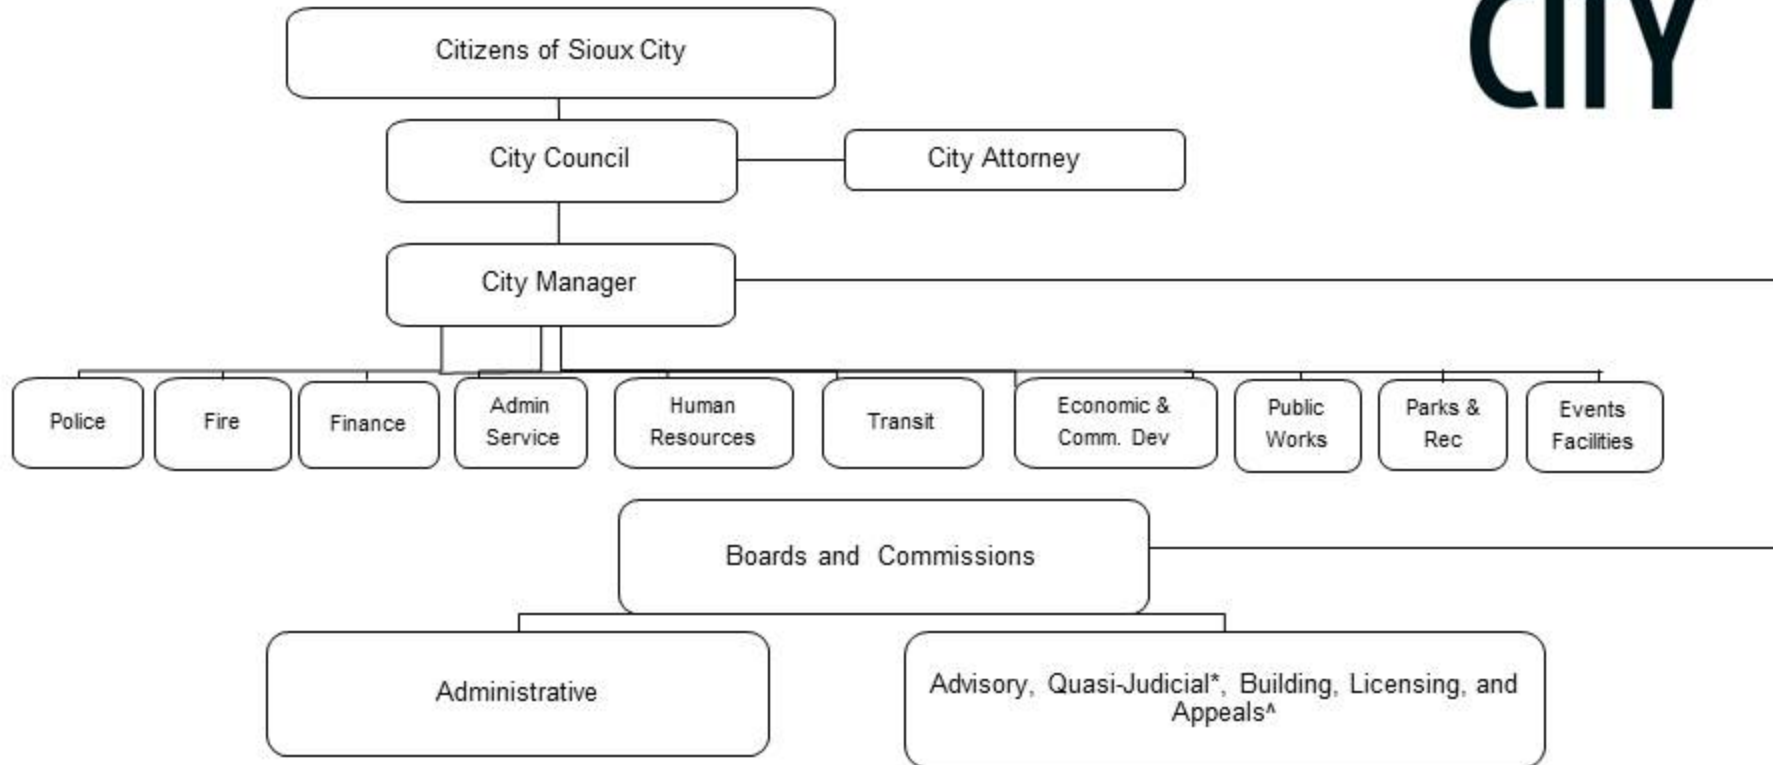

City Council Organizational Chart

- Airport Board
- Art Center Board
- Library
- Museum
- Parking and Skywalk Board

- Board of Adjustments*
- Building and Housing Code Board**
- Civil Service Commission*
- Cone Park Design & Construction Advisory Committee
- Effective Fiscal and Public Policy
- Enterprise Zone Commission
- Environmental Board
- Events Facilities Advisory Board
- Historic Preservation Committee
- Human Rights Commission*
- Parks and Recreation Board
- Planning and Zoning Commission
- Transit Board
- Yamanashi City Sister City
- Youth Commission